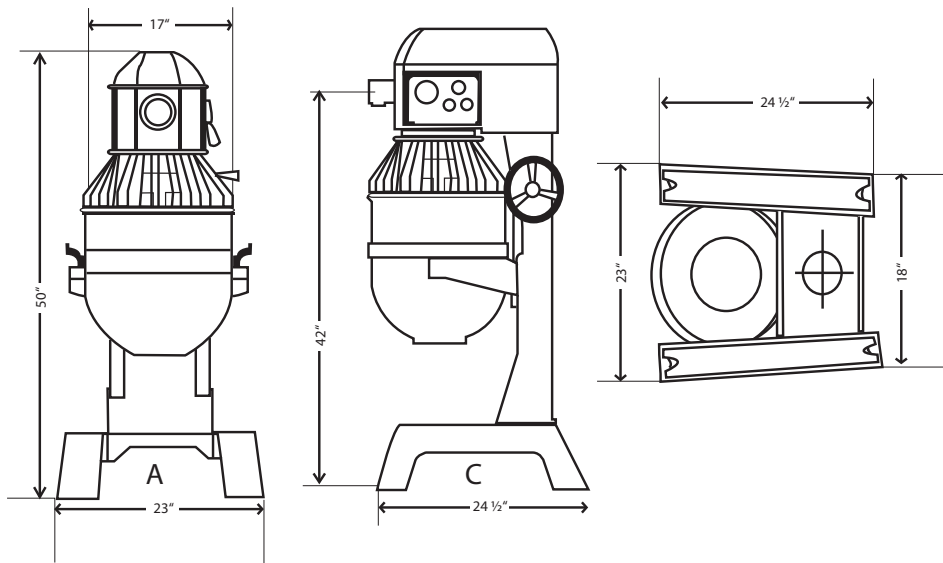

### Specifications and Dimensions

#### Dimensions

##### Mixer Body:

- A: 23" Wide
- B: 50" High
- C: 24 1/2" Depth